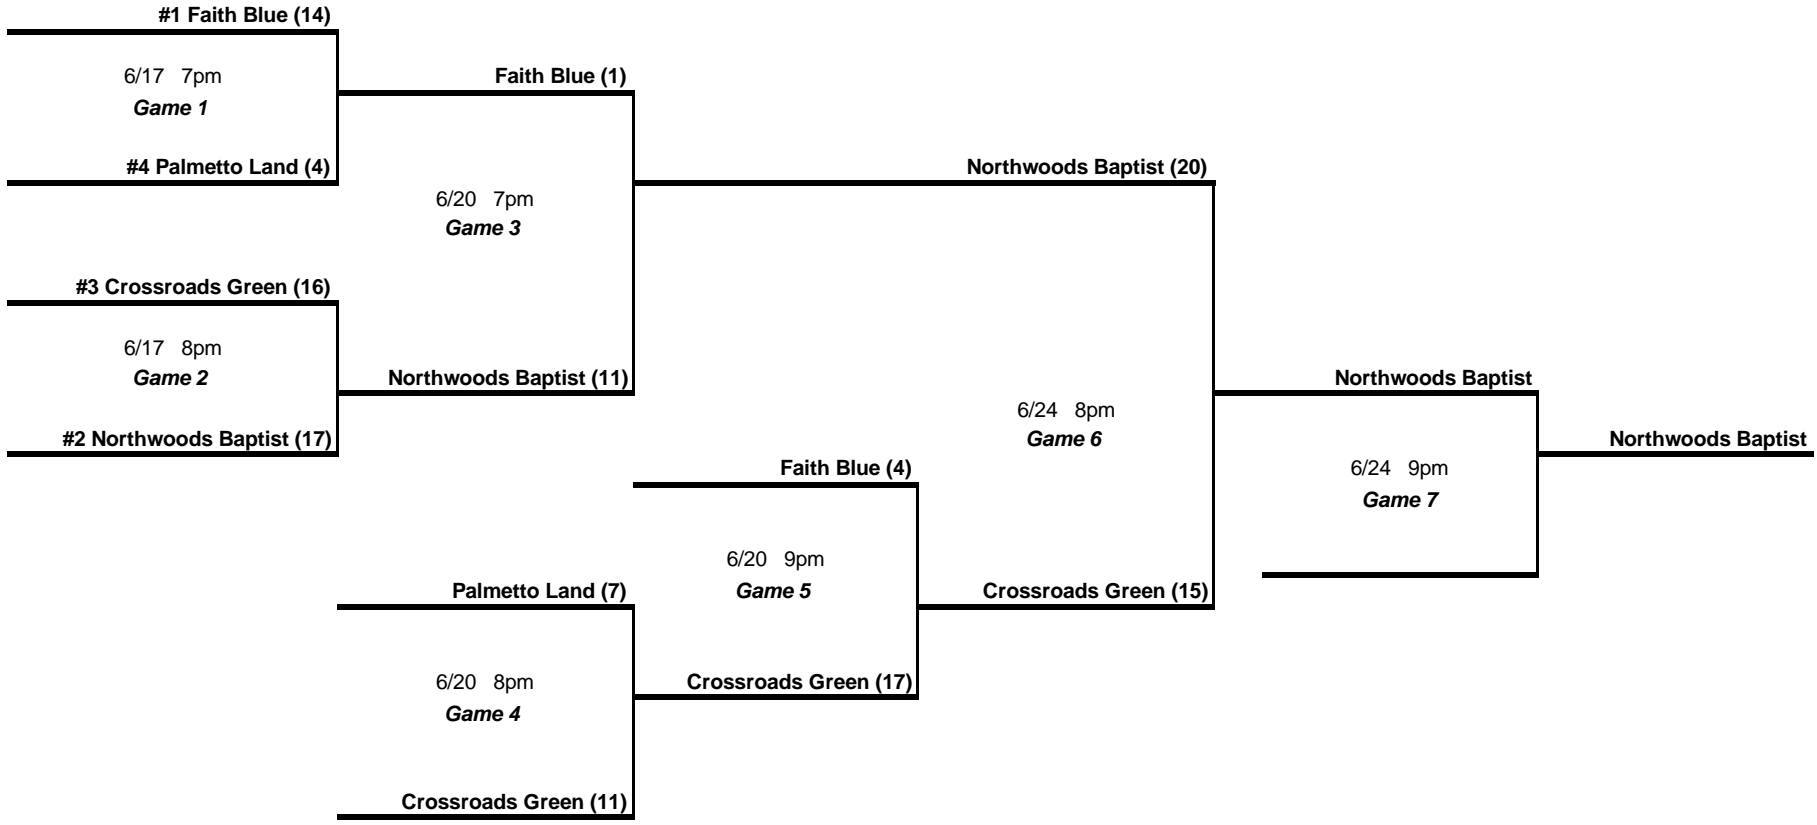

FELLOWSHIP

ALL GAMES PLAYED ON FIELD 3

- Team #1 Faith Blue
- Team #2 Northwoods Baptist
- Team #3 Crossroads Green
- Team #4 Palmetto Land